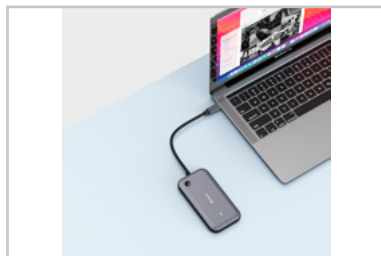

Transmitter Lifestyle