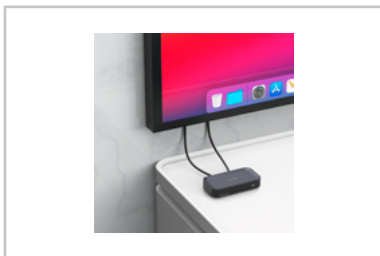

Receiver Lifestyle