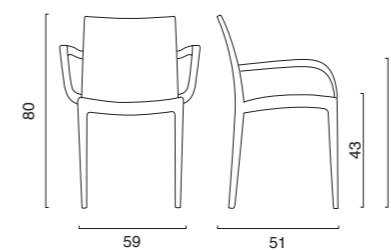

## DIMENSIONI | DIMENSIONS (cm)

## LOGISTICA | LOGISTIC

		PESO   WEIGHT (kg)
PZ. PALLET   PCS. PALLET	24	3,8
MISURE PALLET   PALLET DIM. (cm)	100 x 60 x 234 h	
PZ. BILICO   PCS. TRUCK	1.392	
PZ. 40' CTR   PCS. 40' CTN	1.104	