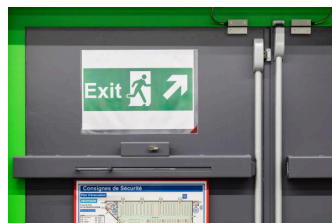

# Kang Easy Clic Self-adhesive Signage Pocket, Repositionable, A3

<b>Number</b>	194470
<b>Quantity</b>	2
<b>Colour</b>	■
<b>Feature</b>	Repositionable adhesive
<b>Material</b>	PVC (polyvinylchloride)
<b>Material Thickness</b>	0,2 mm
<b>Country of Origin</b>	■ ■
<b>Height</b>	441 mm
<b>Width</b>	316 mm
<b>Unit Pack EAN</b>	3377991944703

## Kang Easy Clic Self-adhesive Signage Pocket, Repositionable, A3

194470